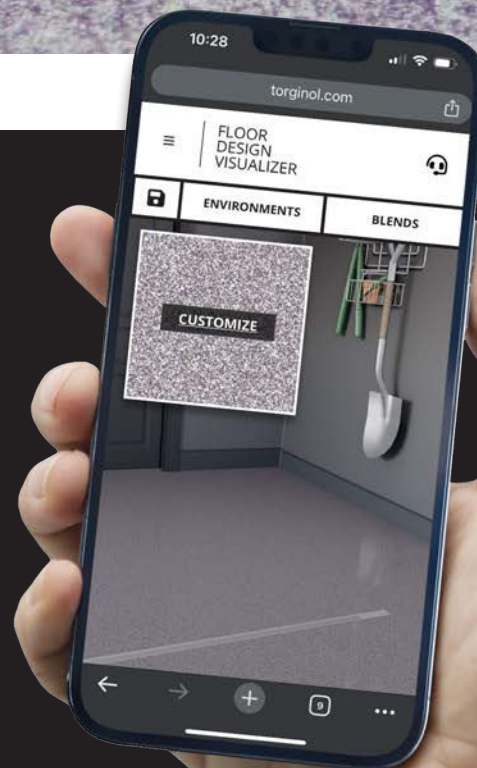

Product Literature

Read more about our products and download product data sheets and catalogs.

FLOOR DESIGN VISUALIZER

Visit www.torginol.com/design
and try our NEW design tool.

Powered by

TORGINOL.

LILAC
QB-1026

CREATE A CUSTOM QUARTZ BLEND

Not sure which blend to choose?

**Use our Floor Design Visualizer to
create a unique blend for your
space.**

v23020001

**ENHANCING
EVERYDAY
SPACES™**